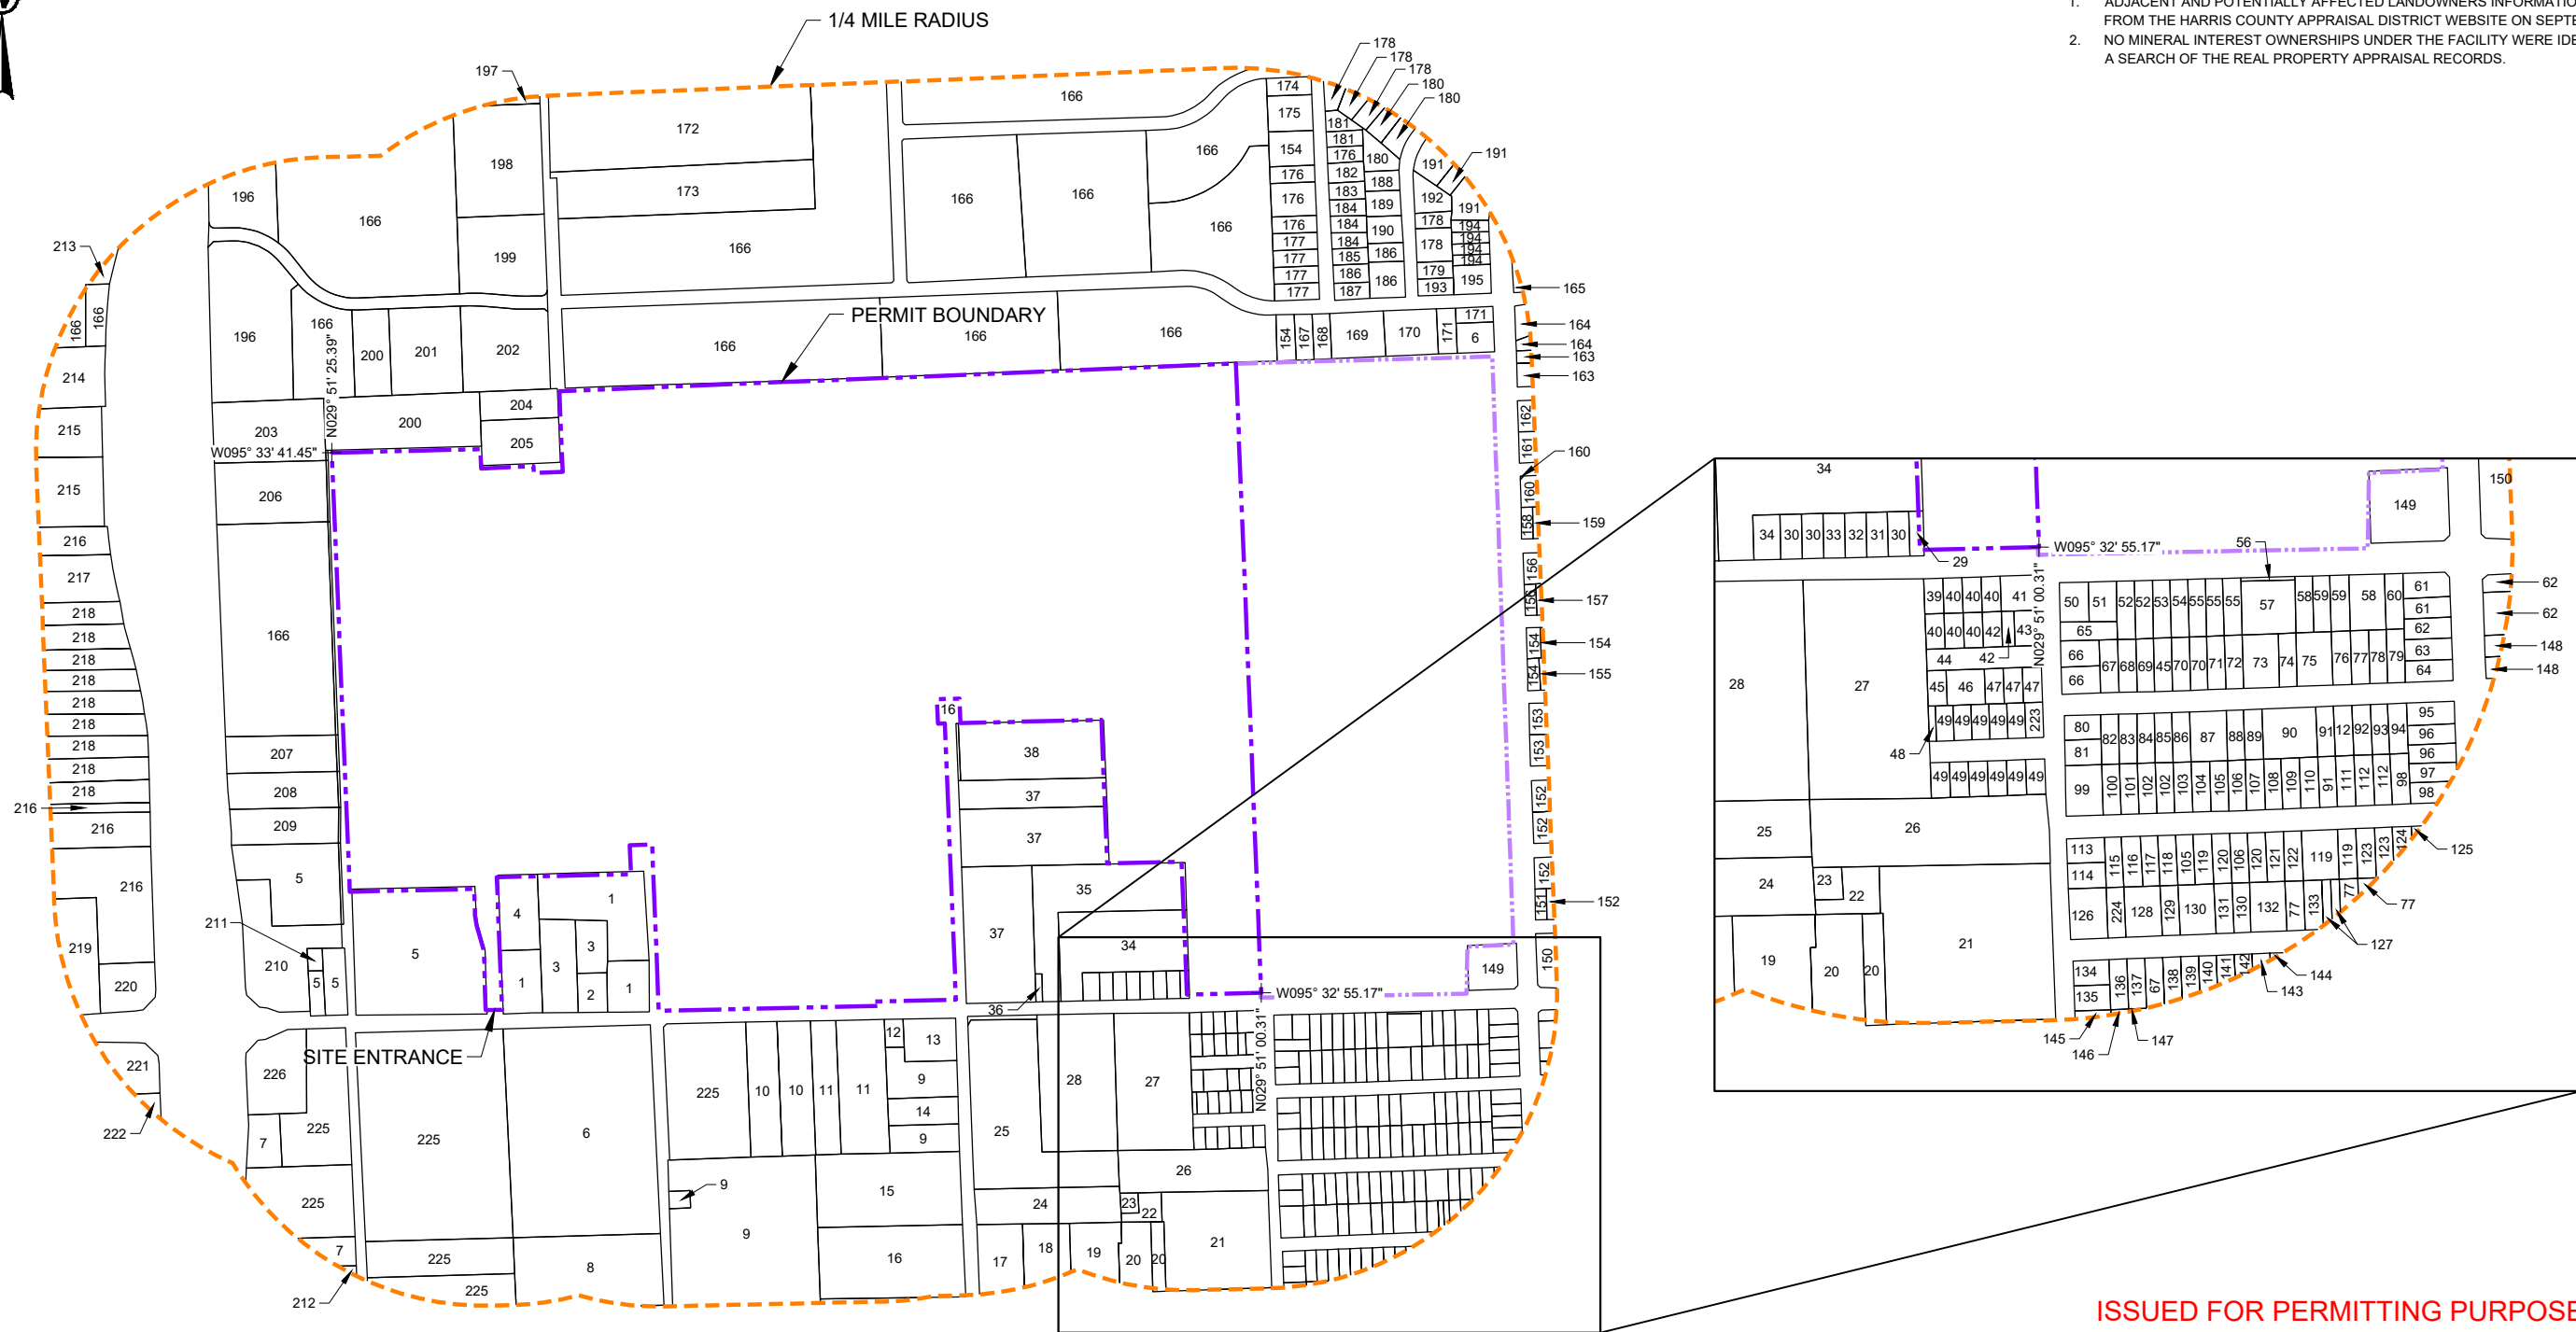

ISSUED FOR PERMITTING PURPOSES ONLY

Path: \\golder-gbl-complex\cadd\houston-north\landownermanagement\hawthornpark\1894269_2021\p01_001.dwg | File Name: 1894269-001-037.dwg

REV.	YYYY-MM-DD	DESCRIPTION	DESIGNED	PREPARED	REVIEWED	APPROVED
2	2021-09-29	LANDOWNER INFORMATION UPDATE	TNB	TNB	JBF	CGD
1	2021-03	1st NOD	PKP	TNB	JBF	CGD
0	2021-02	ISSUED FOR PERMITTING PURPOSES	PKP	PKP	JBF	CGD